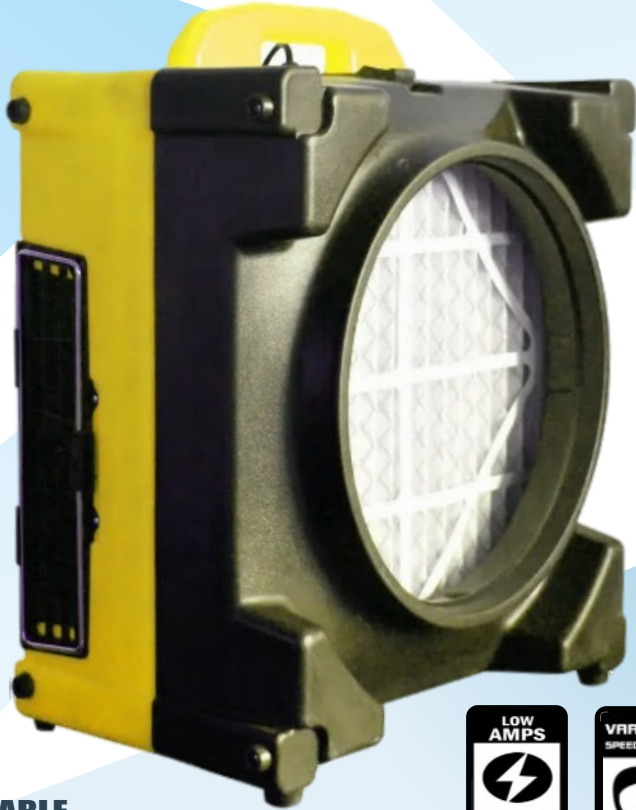

Variable Air Flow

Air Scrubber 750

PRE-FILTER

VARIABLE SPEEDS

EASY CARRY HANDLE

LAYFLAT TUBE CLIP

Air Intake

PRE-FILTER

Vent

STACKABLE

CALL SIMON 07704 509957

Email sales@alorair.co.uk