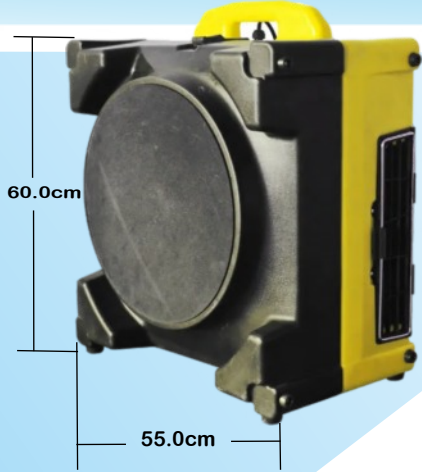

Variable Air Flow

Air Scrubber 750

PRE-FILTER