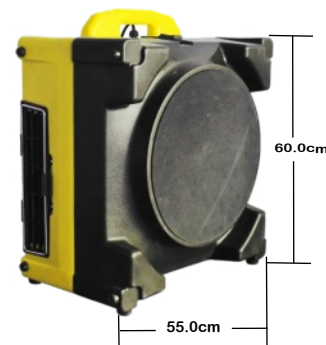

Variable Air Flow

Air Scrubber 750

Specifications

Features	Air Scrubber 750	Specifications	Air Scrubber 750
High Air Volume	Y	Power Supply	220~240V/50HZ
Low AMP Draw	Y	Wattage	210W
Lightweight	Y	Filter	H13 Hepa & G4 Pre Filter
Easy Carry Handle	Y	Power Cord	1.50mm²
Removable Front Cover	Y	Power Cord Length	5m
Cord Wrap In 4 Positions	Y	Housing	High Density Polypropylene
Variable Speed - 1/4 HP	Y	Speed	2400 RPM
Operates Vertically & Horizontally	Y	Air Volume (CFM)	750 CFM
Has H13 Hepa Filter & G4 Pre-Filter	Y	Inlet Diameter	16 Inch
High Density Polypropylene Housing	Y	Outlet Duct	Detachable
Accepts 16" Inlet Flex Duct	Y	Net Weight	16.5 Kgs
Has 10" Lay Flat Outlet Duct	Y	Gross Weight	18.5 Kgs
2 Stage Filtration	Y	Measurement	570 x 360 x 655 mm
Easily Stackable	Y	Warranty	1 Year

Application

The Air Scrubber 750 is the ideal choice for floor & carpet drying. It is also suitable for, janitorial, water restoration & many others. The variable speed Air Scrubber keeps high air volume with low AMP draw. It is light weight with easy to carry handle, & functional cord wrap in 4 positions. It has 1/4HP sealed motors with variable speed, low temperature rise and long industrial use. It can be operated vertically & horizontally, and comes with a H13 Hepa filter & G4 Pre filter. Its designed to accept 16" Inlet flex duct & 10" lay flat outlet duct for a variety of set-up options. The housing is High Density Polypropylene for durability. Can be easily stacked during use, storage & transportation.

GFCI VARIABLE SPEED

Key Design Features